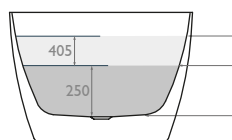

Fill information:

Ltrs	Kgs
243	288
121	166
0	45
	0 | 51

Features:

20mm profile edge - free-standing bath with a slimline stainless steel overflow and recessed push lock waste. Manufactured using 100% Lucite™ acrylic material complete with a Lifetime guarantee.

Dimensions:

1540mm x 750mm x 580mm LxWxH
1700mm x 820mm x 580mm LxWxH

Further Info:

Weight:

Gross 55g - Net 45kg
Gross 63g - Net 51kg

Goes well with:

Villeroy & Boch™ Subway, Subway 2, Aveo, Duravit™ Starck, Architec.