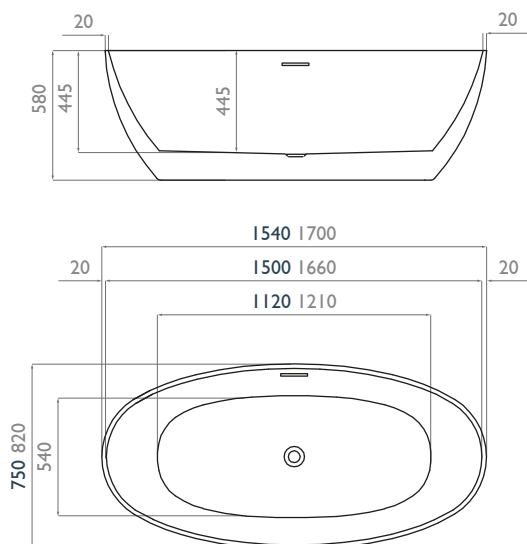

Dimensions:

Fill information:

Ltrs	Kgs
243	288
121	166
0	45
	0 | 51

Features:

20mm profile edge - free-standing bath with a slimline stainless steel overflow and recessed push lock waste. Manufactured using 100% Lucite™ acrylic material complete with a Lifetime guarantee.

Dimensions:

1540mm x 750mm x 580mm LxWxH
1700mm x 820mm x 580mm LxWxH

Further Info:

Weight:

Gross 55g - Net 45kg
Gross 63g - Net 51kg

Goes well with:

Villeroy & Boch™ Subway, Subway 2, Aveo, Duravit™ Starck, Architec.