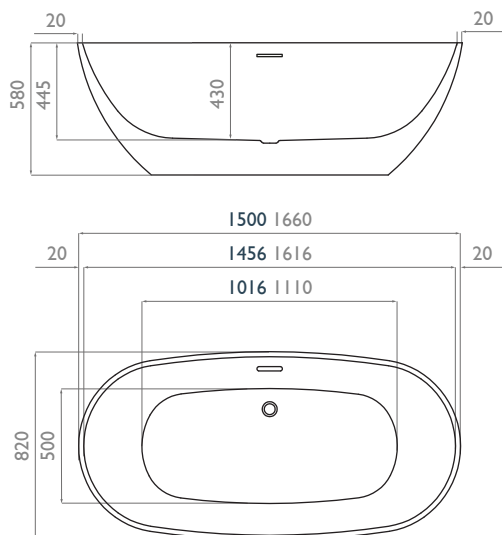

Dimensions:

Fill information:

Ltrs	Kgs
243	288
121	166
0	45
	285 | 338
	120 | 173
	0 | 53

Features:

20mm profile edge - free-standing bath with a slimline stainless steel overflow and recessed push lock waste. Manufactured using 100% Lucite™ acrylic material complete with a Lifetime guarantee.

Dimensions:

1500mm x 800mm x 580mm LxWxH
1660mm x 800mm x 580mm LxWxH

Further Info:

Weight:

Gross 55kg - Net 43kg
Gross 61kg - Net 50kg

Goes well with:

Roca™ Meridian-N, Chroma.
Duravit™ Starck, Architec.