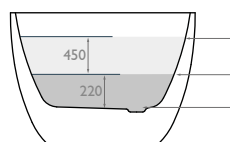

Fill information:

Ltrs	Kgs
243	288
121	166
0	45
	285 | 338
	120 | 173
	0 | 53

Features:

20mm profile edge - free-standing bath with a slimline stainless steel overflow and recessed push lock waste. Manufactured using 100% Lucite™ acrylic material complete with a Lifetime guarantee.

Dimensions:

1500mm x 800mm x 580mm LxWxH
1660mm x 800mm x 580mm LxWxH

Further Info:

Weight:

Gross 55kg - Net 43kg
Gross 61kg - Net 50kg

Goes well with:

Roca™ Meridian-N, Chroma.
Duravit™ Starck, Architec.